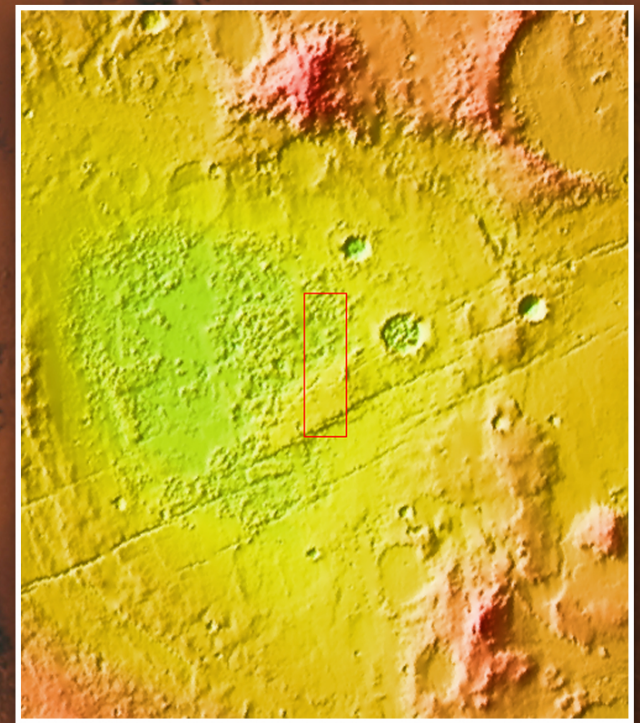

GORGONUS CHAOS

**THEMIS VISUAL CAMERA
ODYSSEY SPACECRAFT**

IMAGE ID: V01854004

ORBIT: 01854

VIS IMAGE NUMBER: 004

CENTER LATITUDE: -37.3 N

CENTER LONGITUDE: 190.1 E

SOLAR LONGITUDE: 13.4

INCIDENCE ANGLE (Max): 63.96

LOCAL SOLAR TIME (Max): 15.38

MOLA IMAGE

Image credit: NASA/JPL-Caltech/GSFC

CONTEXT IMAGE

Image Credit: NASA/JPL-Caltech/Arizona State University