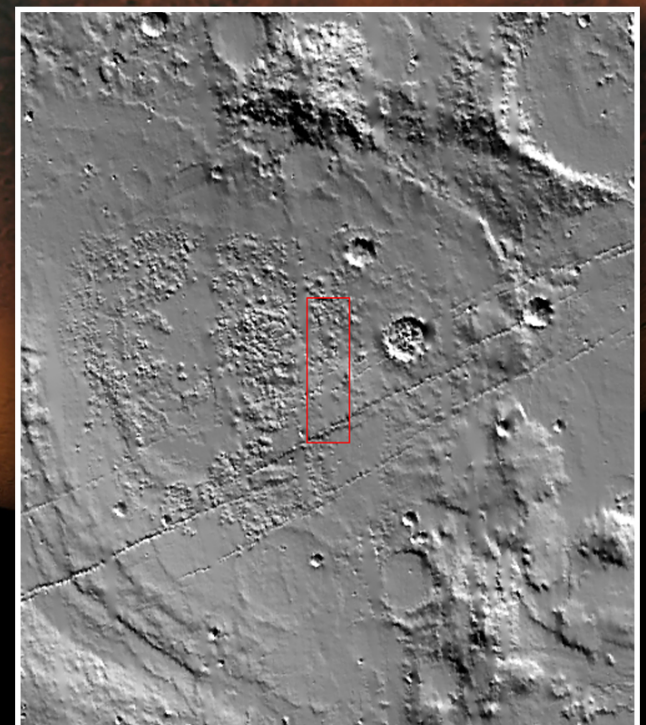

GORGONUS CHAOS

**THEMIS VISUAL CAMERA
ODYSSEY SPACECRAFT**

IMAGE ID: V01854004

ORBIT: 01854

VIS IMAGE NUMBER: 004

CENTER LATITUDE: -37.3 N

CENTER LONGITUDE: 190.1 E

SOLAR LONGITUDE: 13.4

INCIDENCE ANGLE (Max): 63.96

LOCAL SOLAR TIME (Max): 15.38

MOLA IMAGE

Image credit: NASA/JPL-Caltech/GSFC

CONTEXT IMAGE

Image Credit: NASA/JPL-Caltech/Arizona State University